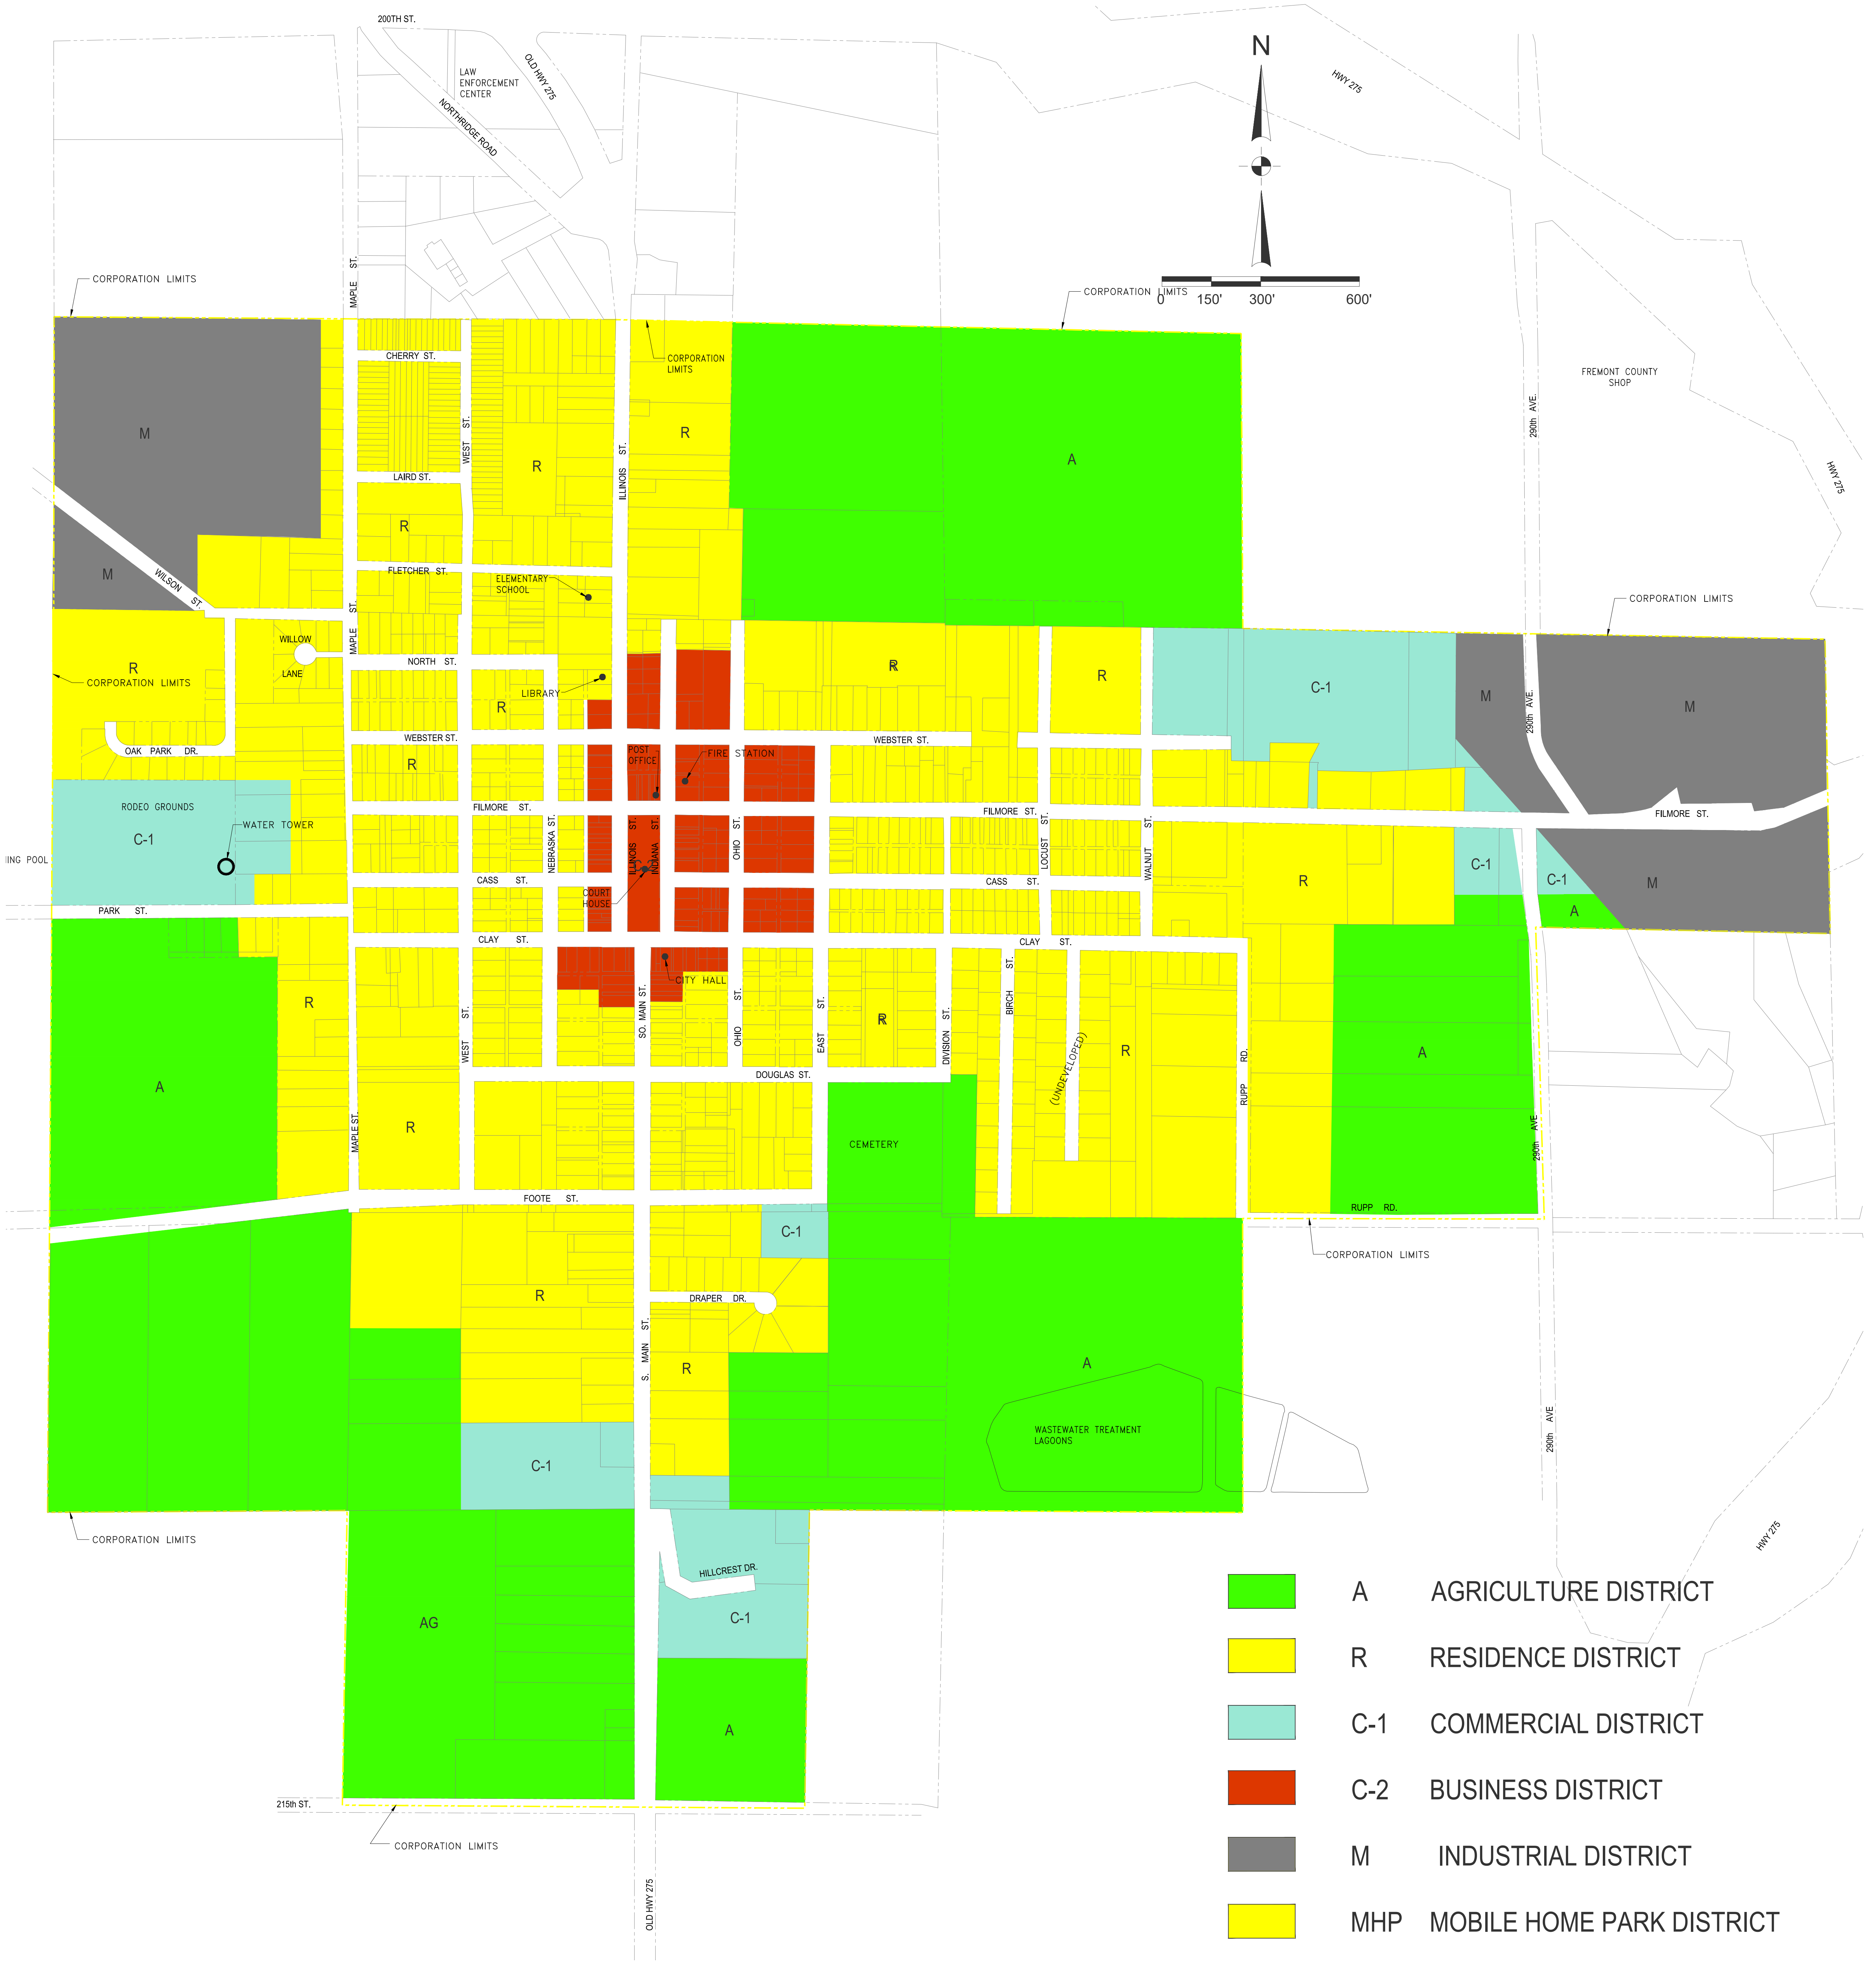

CITY OF SIDNEY IOWA ZONING MAP

- A AGRICULTURE DISTRICT
- R RESIDENCE DISTRICT
- C-1 COMMERCIAL DISTRICT
- C-2 BUSINESS DISTRICT
- M INDUSTRIAL DISTRICT
- MHP MOBILE HOME PARK DISTRICT

NOTE:
THIS MAP WAS PREPARED WITH
INFORMATION SUPPLIED BY THE CITY.

PREPARED BY
OLMSTED & PERRY
CONSULTING ENGINEERS INC.
OMAHA, NEBRASKA